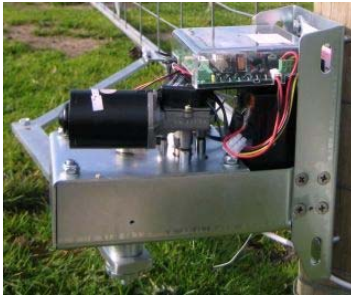

SW900 Heavy Duty Double Swing Gate Kits (Also FG450 Farm Gates & SG450 Security Gate Kits)

SOLAR, Plug Pack or Mains Power operated

EASY DIY Installation supplied in a Complete DIY Kit

Heavy Duty Operator to DOUBLE or SINGLE gates

Solid Steel Gears, Heavy Duty Articulated Arms

Features

- Heavy Duty Fabricated Steel Chassis
- Enclosed 4-Gear Reduction Gearbox
- Solid Steel Gears & Metal Cover
- Heavy Duty Solid Steel Articulated Arms
- Built-in Control Board and Receiver
- 3x 4-Button Long Range Remote Controls
- Built-in Backup Battery
- Choice of Solar, DC or AC Power

NOW with NEW FEATURES -

- Heavy Duty weather-sealed Plastic Motor Cover
- Fully enclosed main Control Board
- Easy to fit and adjust Pull-out Control Board Connectors
- Heavy Duty AC Transformer (optional)
- Quick Manual Release via Allen Key under main drive shaft
- 2 year Domestic Parts Warranty

Kit Contents

- Master Motor inc Control Board & Battery
- Slave Motor (for Double Kit only)
- Heavy Duty Articulated Arms
- 12V DC Backup Battery
- **AC or Solar Power Supply**
- 3x 4-Button Remote Control Handsets
- Fixing Hardware & cabling